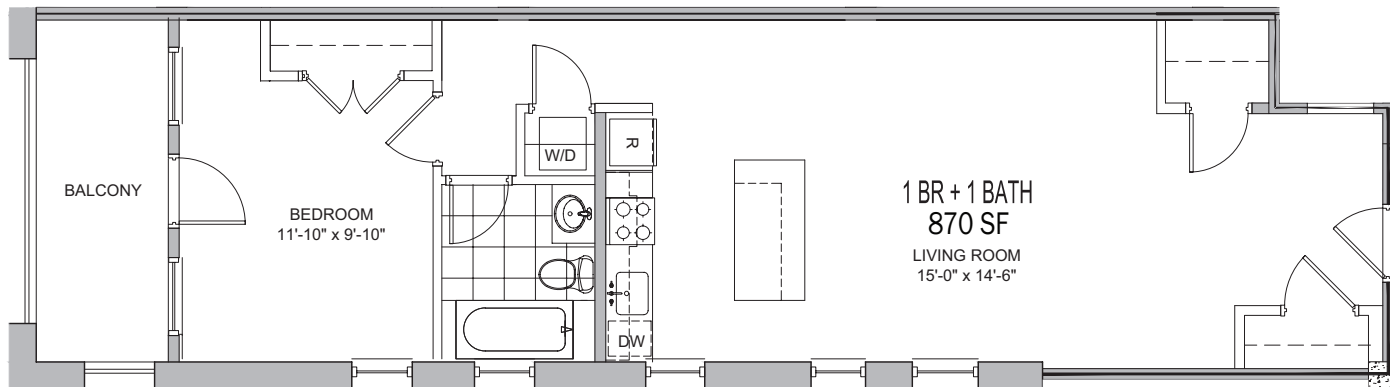

Apartment 1-B

- 1 bedroom/1 bath
- Washer/Dryer
- Central Heating & Cooling
- Dishwasher
- Granite Counters
- Built in Microwave
- Kitchen Island
- Fully Renovated
- Balcony
- Tons of Closet Space

Apartments 2-B & 3-B

- 2 bedrooms/2 baths
- Washer/Dryer
- Central Heating & Cooling
- Dishwasher
- Granite Counters
- Built in Microwave
- Kitchen Island
- Fully Renovated
- Balcony

* Room sizes, measurements and square feet are approximate only. Apartment sizes may include patio/balcony space.