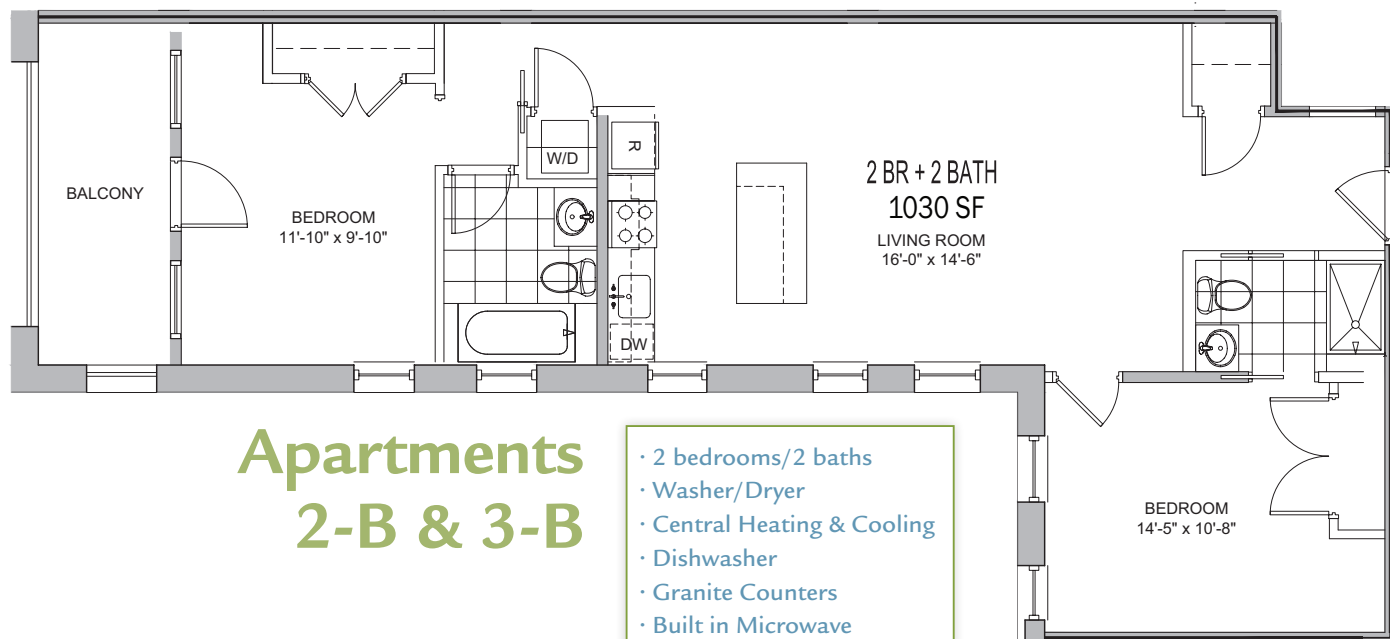

Apartment 1-B

- 1 bedroom/1 bath
- Washer/Dryer
- Central Heating & Cooling
- Dishwasher
- Granite Counters
- Built in Microwave
- Kitchen Island
- Fully Renovated
- Balcony
- Tons of Closet Space

Apartments 2-B & 3-B

- 2 bedrooms/2 baths
- Washer/Dryer
- Central Heating & Cooling
- Dishwasher
- Granite Counters
- Built in Microwave
- Kitchen Island
- Fully Renovated
- Balcony

* Room sizes, measurements and square feet are approximate only. Apartment sizes may include patio/balcony space.