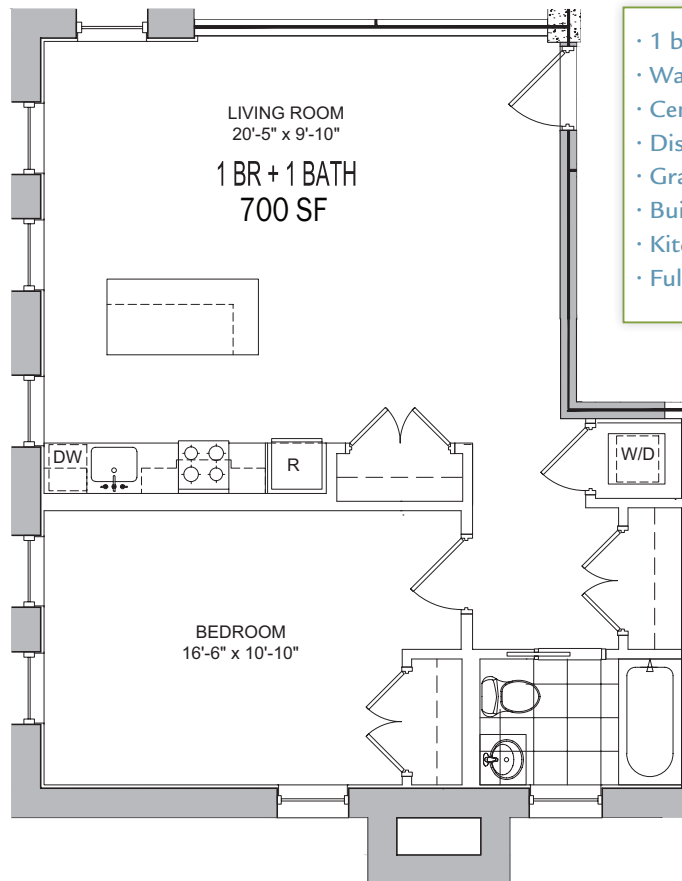

## Apartment T-1

- 1 bedroom/1 bath
- Washer/Dryer
- Central Heating & Cooling
- Dishwasher
- Granite Counters
- Built in Microwave
- Kitchen Island
- Fully Renovated

\* Room sizes, measurements and square feet are approximate only. Apartment sizes may include patio/balcony space.