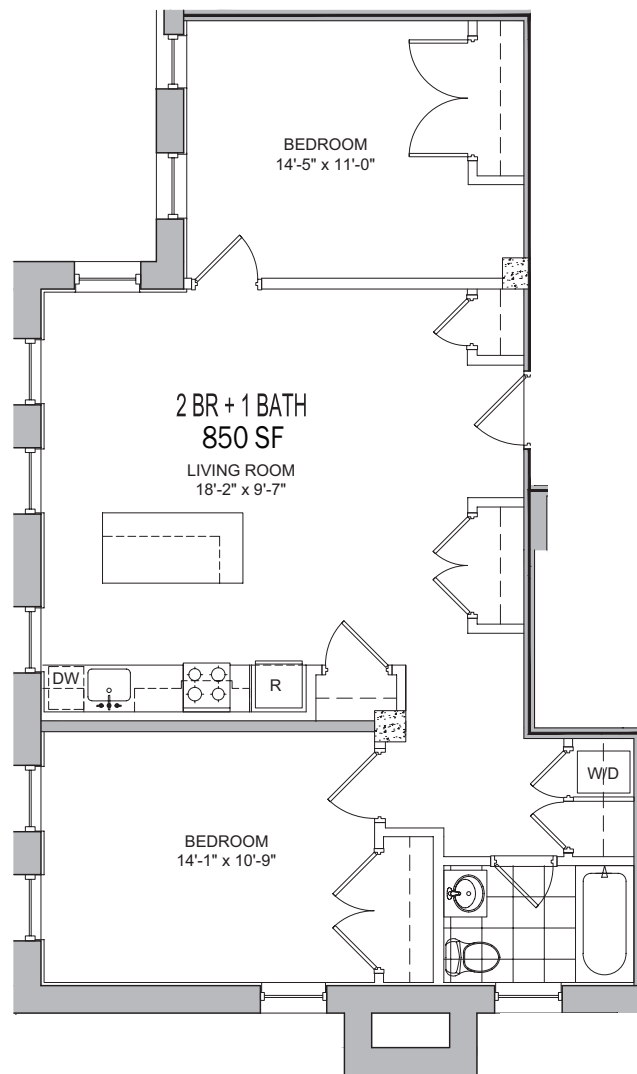

Apartment 1-A

- 1 bedroom/1 bath
- Washer/Dryer
- Central Heating & Cooling
- Dishwasher
- Granite Counters
- Built in Microwave
- Kitchen Island
- Fully Renovated

Apartments 2-A & 3-A

- 2 bedrooms/1 bath
- Washer/Dryer
- Central Heating & Cooling
- Dishwasher
- Granite Counters
- Built in Microwave
- Kitchen Island
- Fully Renovated

* Room sizes, measurements and square feet are approximate only. Apartment sizes may include patio/balcony space.

www.UIPPM.com

3406 Connecticut Ave. NW · Washington, DC 20008

leasing@uippm.com

(202) 244-3811 Main Office Press #3 for Leasing